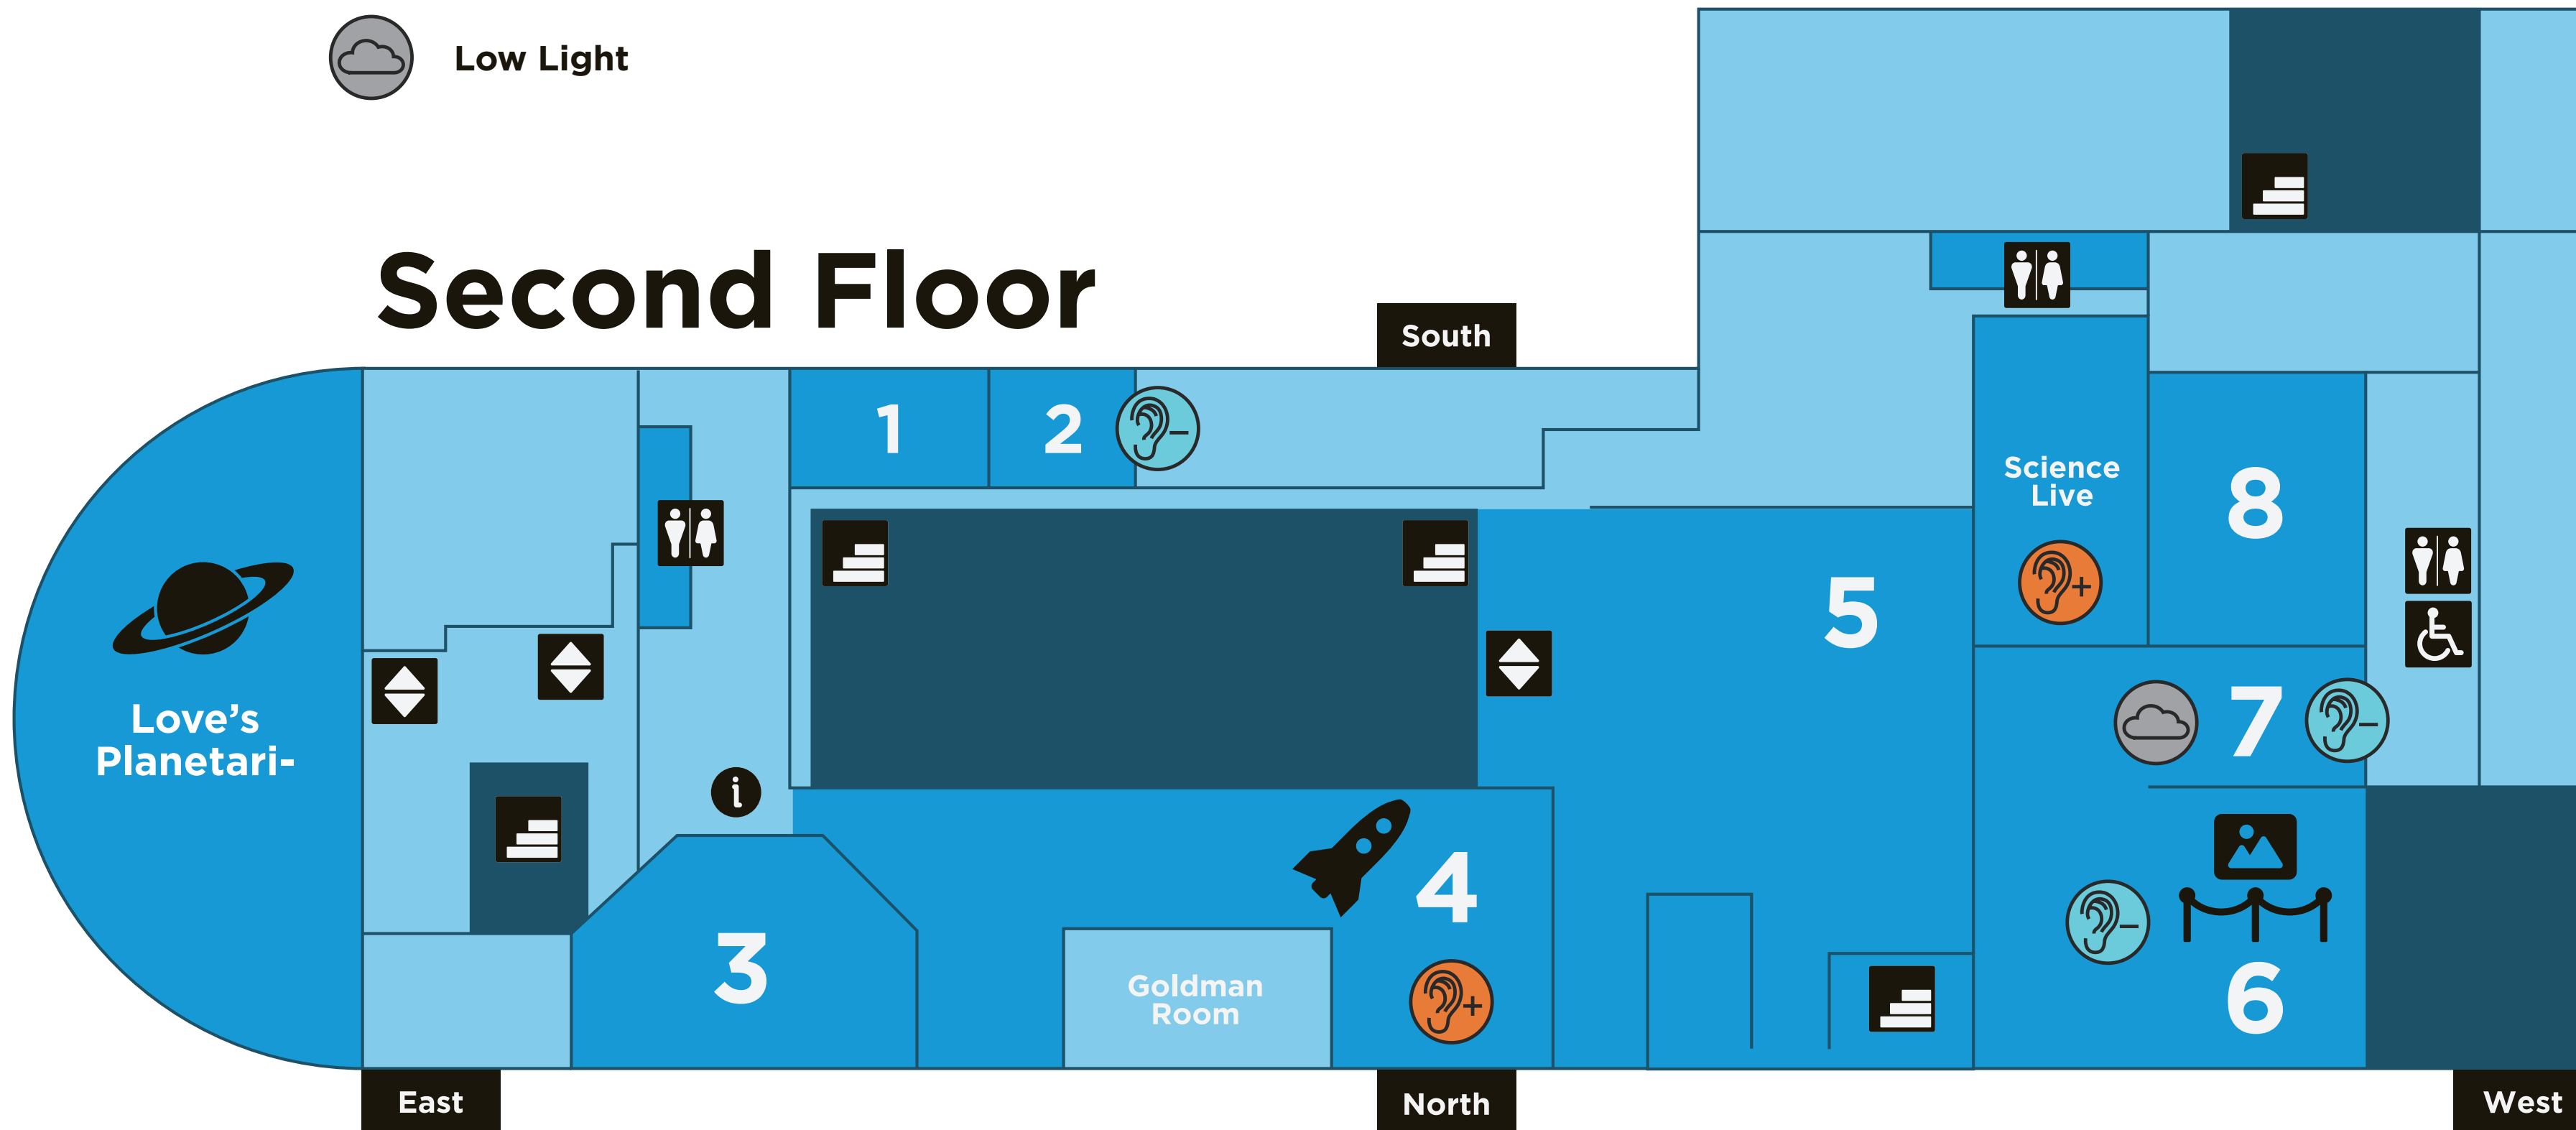

-  Loud Area
-  Quiet Area
-  Flickering Light
-  Low Light

First Floor

First Floor

- 1 Eye on the Sky
- 2 Mirror Maze
- 3 Mighty Mouth
- 4 Oceanarium
- 5 EnergyQuest
- 6 Explorazone
- 7 Sensory Space
- 8 Momentum
- 9 Tinkering Garage
- 10 Segway
- 11 Navy Gallery
- 12 Sound Check
- 13 KidSpace
- 14 Light Minded
- 15 Oklahoma Museum Network Gallery
- 16 GadgetTrees
- 17 Tiny Tracks
- 18 Parlor Car
- 19 Flight Deck Meeting Room
- 20 Oklahoma Aviation & Space Hall of Fame
- 21 Vegetable Garden
- 22 Excavator
- 23 Tubular Toss
- 24 Floral Frisbee
- 25 Kyoto Garden
- 26 Marshall Gallery (Event Space)

-  Info Desk
-  Monitor
-  Restroom
-  Tornado Shelter
-  Wheelchair Accessible Restroom
-  Stairs
-  Elevator
-  Family Restroom
-  Nursing Room

 Loud Area

 Quiet Area

 Low Light

Second Floor

Second Floor

- 1 Gymnastics Hall of Fame
- 2 Cycle Dynamics
- 3 Power Play
- 4 Destination Space
- 5 Big Game Theory
- 6 smART Space Galleries
- 7 Elemental Worlds
- 8 Classrooms

 Monitor

 Restroom

 Wheelchair Accessible Restroom

 Stairs

 Elevator

 Family Restroom

 Nursing Room