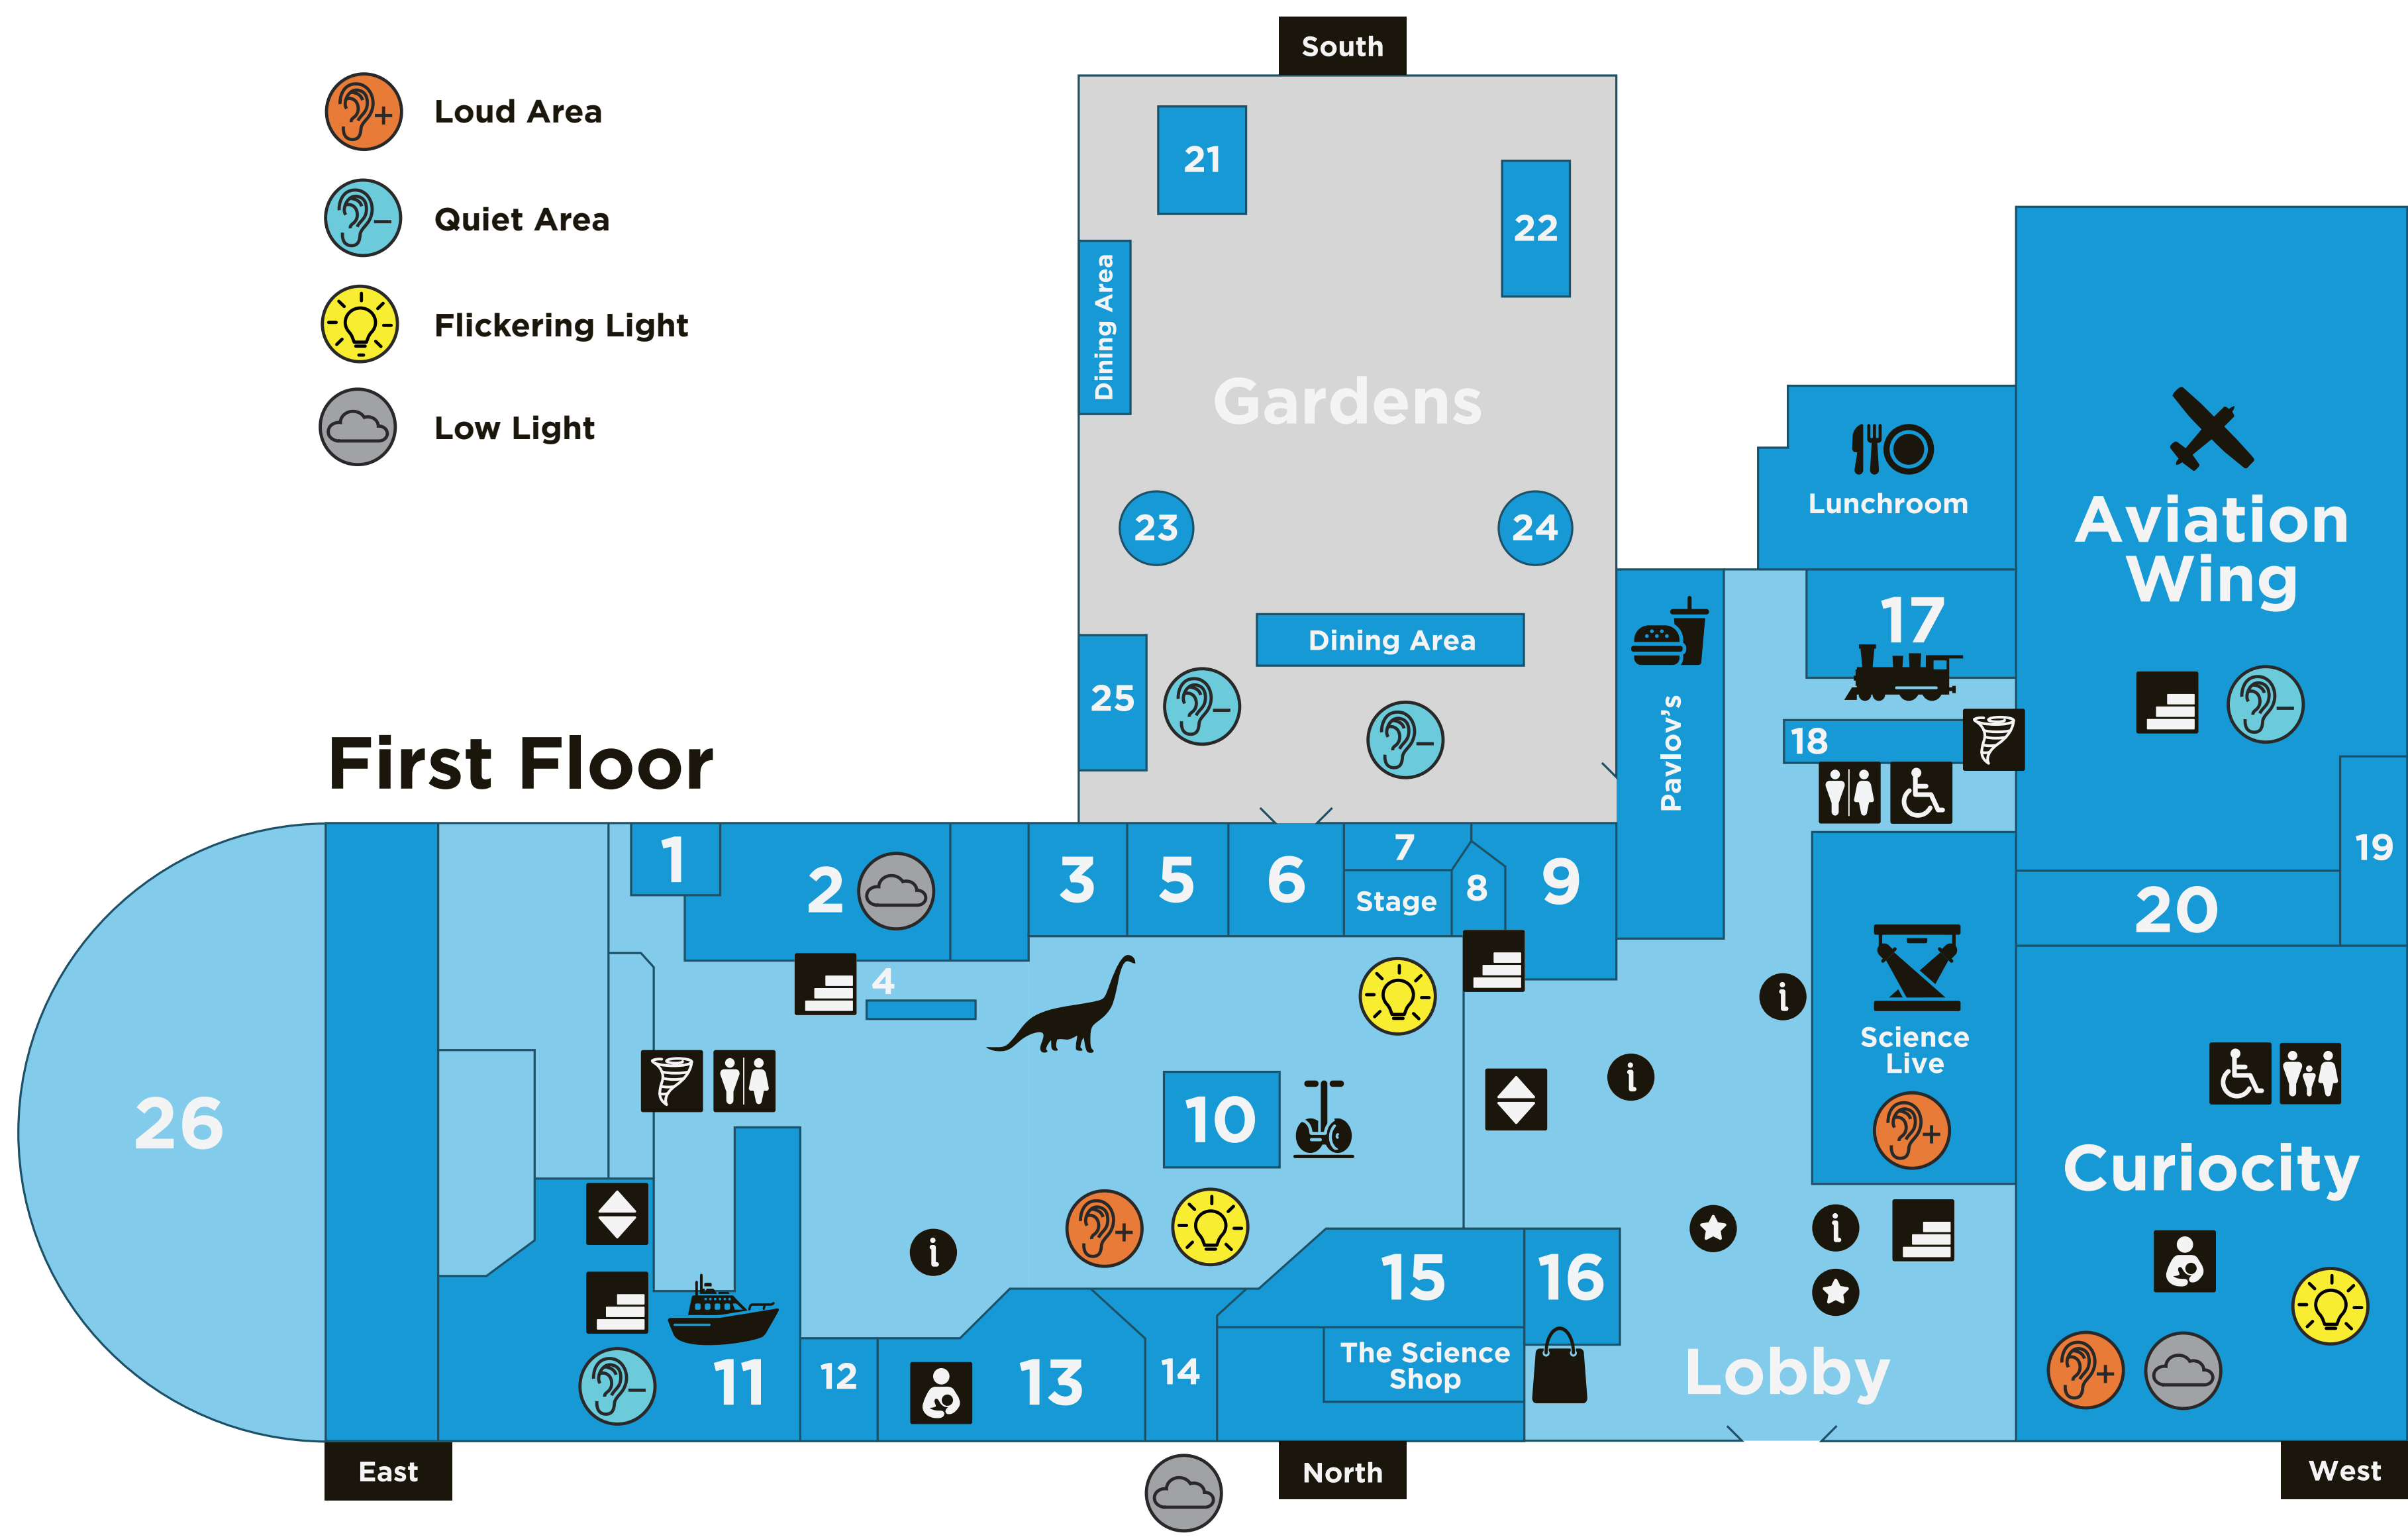

-  Loud Area
-  Quiet Area
-  Flickering Light
-  Low Light

First Floor

First Floor

- 1 Eye on the Sky
- 2 Mirror Maze
- 3 Mighty Mouth
- 4 Oceanarium
- 5 EnergyQuest
- 6 Explorazone
- 7 Sensory Space
- 8 Momentum
- 9 Tinkering Garage
- 10 Segway
- 11 Navy Gallery
- 12 Sound Check
- 13 KidSpace
- 14 Light Minded
- 15 Oklahoma Museum Network Gallery
- 16 GadgetTrees
- 17 Tiny Tracks
- 18 Parlor Car
- 19 Flight Deck Meeting Room
- 20 Oklahoma Aviation & Space Hall of Fame
- 21 Vegetable Garden
- 22 Excavator
- 23 Tubular Toss
- 24 Floral Frisbee
- 25 Kyoto Garden
- 26 Marshall Gallery (Event Space)

-  Info Desk
-  Monitor
-  Restroom
-  Tornado Shelter
-  Wheelchair Accessible Restroom
-  Stairs
-  Elevator
-  Family Restroom
-  Nursing Room

 Loud Area

 Quiet Area

 Low Light

Second Floor

Second Floor

- 1 Gymnastics Hall of Fame
- 2 Cycle Dynamics
- 3 Power Play
- 4 Destination Space
- 5 Big Game Theory
- 6 smART Space Galleries
- 7 Elemental Worlds
- 8 Classrooms

 Monitor

 Restroom

 Wheelchair Accessible Restroom

 Stairs

 Elevator

 Family Restroom

 Nursing Room